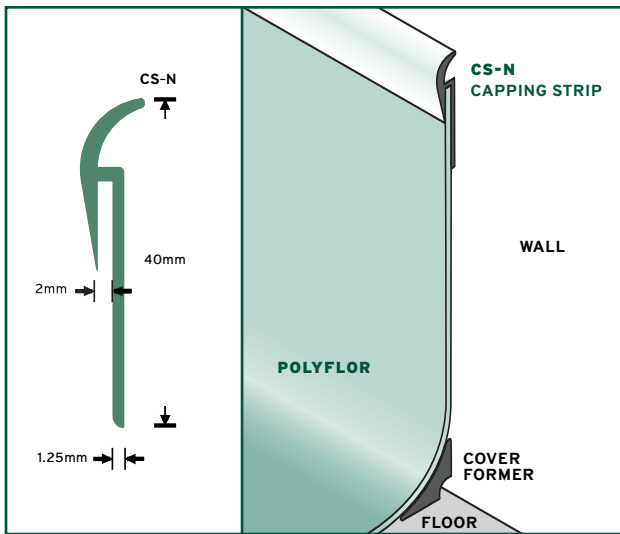

CAPPING STRIP

Capping strip gives a neat finish to the installation and ensures a continuous, sealed surface.

CS 20 metre length coil.
Black only.

CS-N Available in 2 metre lengths.
15 colours.

CS-NC 20 metre length coil.
15 colours.

CT Available in 2 metre lengths.
White only.

CS CAPPING STRIP

CT CAPPING STRIP