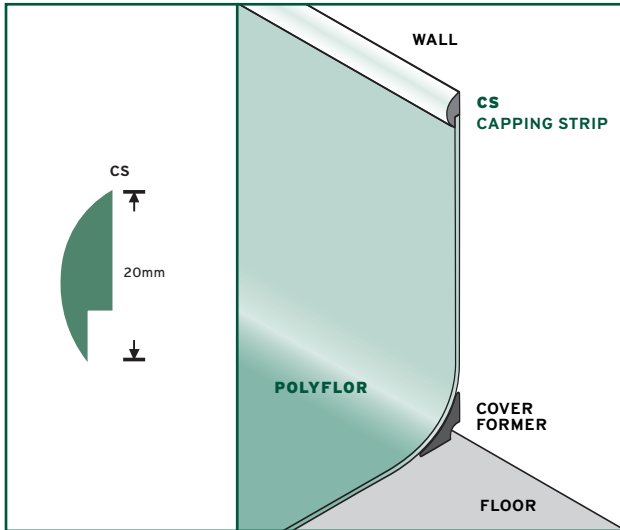

CAPPING STRIP

Capping strip gives a neat finish to the installation and ensures a continuous, sealed surface.

CS 20 metre length coil.
Black only.

CS-N Available in 2 metre lengths.
15 colours.

CS-NC 20 metre length coil.
15 colours.

CT Available in 2 metre lengths.
White only.

CS CAPPING STRIP

CT CAPPING STRIP