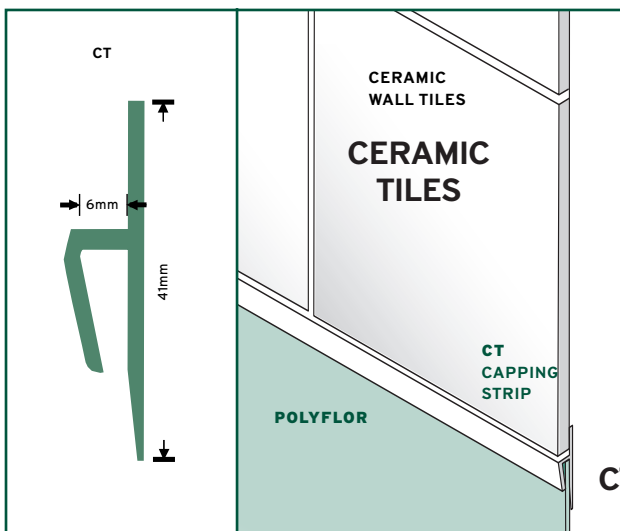

CAPPING STRIP

Capping strip gives a neat finish to the installation and ensures a continuous, sealed surface.

CS 20 metre length coil.
Black only.

CS-N Available in 2 metre lengths.
15 colours.

CS-NC 20 metre length coil.
15 colours.

CT Available in 2 metre lengths.
White only.

CS CAPPING STRIP

CT CAPPING STRIP