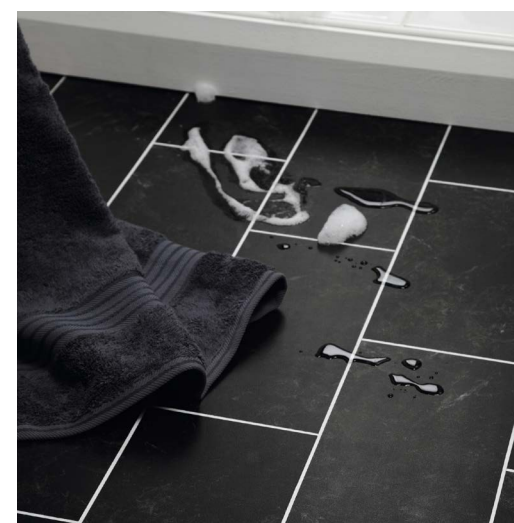

## LOOKBOOK

Polysafe Hydro Evolve  
Tigris  
4257

**Polysafe Quattro PUR**  
Lunar Shell  
5772

**Polysafe Hydro Evolve**  
Amazon  
4252

**Polysafe Hydro Evolve**  
Colorado  
4253

**Polysafe Standard PUR**  
Arctic Blue  
4130

**Polysafe Hydro Evolve**  
Amazon  
4252

**Colonia PUR**  
Imperial Black Marble  
4515

**Polysafe Quattro PUR**  
Deep Lagoon  
5771

**Polysafe Verona Pure PUR**  
Pebble Shore  
5233

**Polysafe Wood fx PUR**  
American Oak  
3387