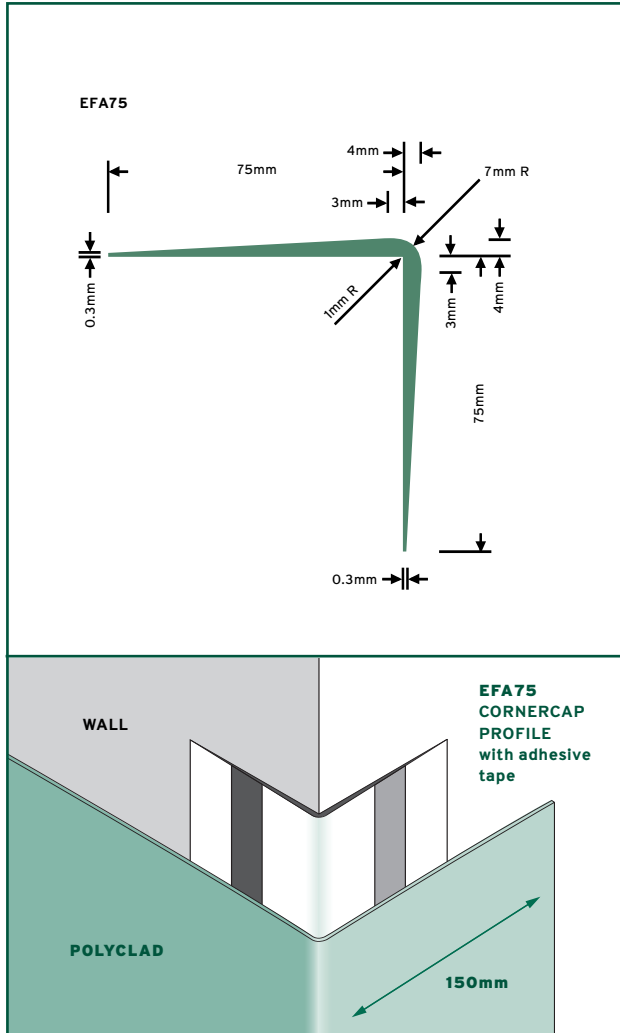

CORNER CAP

For use in the fitting of wall cladding around external corners.

EFA75 Available in 2 metre lengths.
Black only.