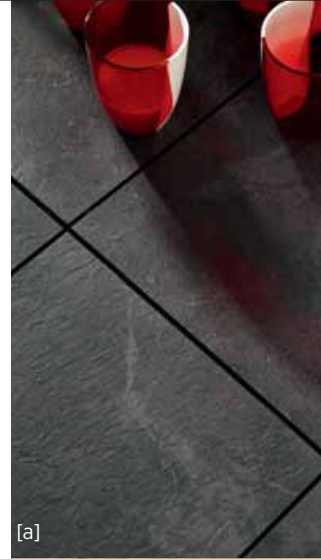

LVT Inlay Strips

GROUTING STRIPS

Grouting Strips have been developed to add to the authenticity of the overall floor. Typically laid between tiles, they can really bring an installation to life. Grouting Strips can also be utilised to create a room perimeter or feature area, such as around island units. As a tip, they can be used as a subtle close-to-tile colour addition or as a contrasting highlight effect.

MARQUETRY STRIPS

Used in a similar way to Grouting Strips, the Marquetry Strips are offered to create that authentic and highly desirable detailed wood floor installation. They can be laid between planks to create a 'ships decking' effect or as a perimeter or highlight feature.

2037 Coffee

2039 Graphite

Marquetry Strips: 3 x 914mm [d]

2056 Maple

2057 Natural Oak

2058 Classic Oak

2059 Walnut

[a]